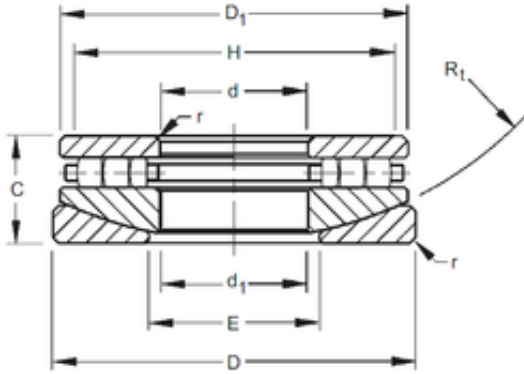

BEARING-MALAYSIA SDN.BHD.

140TPS159 Timken Thrust Cylindrical Roller Bearing

Bearing No. 140TPS159

Bore Diameter	355,6 mm
Outer Diameter	581,025 mm
d	355,6 mm
D	581,025 mm
r max	6,4 mm
d1	361,95 mm
C	123,825 mm
D1	555,62 mm
E	393,7 mm
H	535 mm
R	723,9 mm

140TPS159 Bearing 2D drawings and 3D CAD models