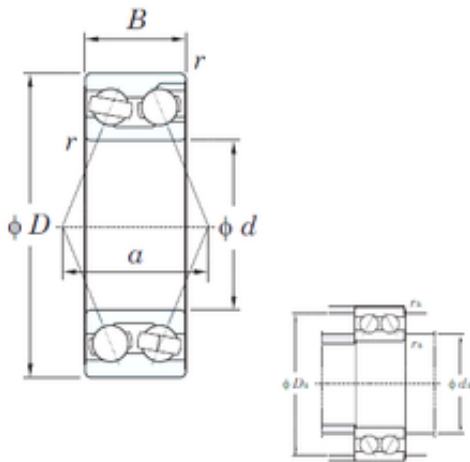

BEARING-MALAYSIA SDN.BHD.

3200 Bearing 2D drawings and 3D CAD models

SKF Koyo NTN NSK Ssr Double Row Angular
Contact Ball Bearing 3200 3201 3202 3203 3204
3205 3206 3207 3208 3209 3210 3211 3212 3213
3214 3215 3220

Bearing No. 3200

Size	10x30x14.3 mm
Bore Diameter	10 mm
Outer Diameter	30 mm
Width	14.3 mm
d	10 mm
D	30 mm
B	14.3 mm
C	14.3 mm
a	19.5 mm
r min.	0.6 mm
da min.	14.5 mm
Da max.	25.5 mm
ra max.	0.6 mm
Weight	0.052 Kg
Basic dynamic load rating (C)	7.35 kN
Basic static load rating (C0)	5.35 kN
(Grease) Lubrication Speed	15000 r/min
Bearing No.	3200
r(min)	0.6
Cr	9.15
C0r	5.35
Cu	0.280
Grease lub.	15000

BEARING-MALAYSIA SDN.BHD.

Oil lub.	20000
da(min)	14.5
da(max)	-
Da(max)	25.5
ra(max)	0.6
(Refer.)Mass(kg)	0.052