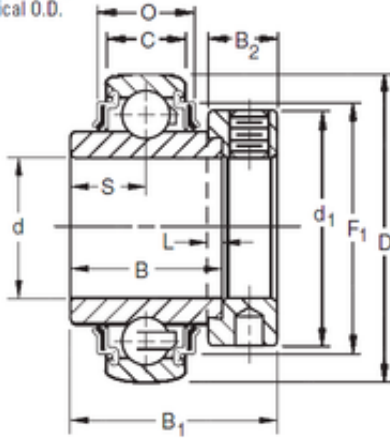

BEARING-MALAYSIA SDN.BHD.

KRRB Two Seals
Spherical O.D.

74,6125 mm x 130 mm x 74,61 mm TIMKEN
1215KRRB Insert Bearings Spherical OD

Bearing No. 1215KRRB

Size	74.6125x130x74.61 mm
Bore Diameter	74,6125 mm
Outer Diameter	130 mm
Width	74,61 mm
d	74,6125 mm
D	130 mm
B	74,61 mm
C	25 mm
P	—
O	34,03 mm
d1	101,6 mm
B1	91,2 mm
B2	23,8 mm
L	6,4 mm
S	37,3 mm
F1	113,13 mm
Weight	2,64 Kg
Basic dynamic load rating (C)	69,5 kN

1215KRRB Bearing 2D drawings and 3D CAD models