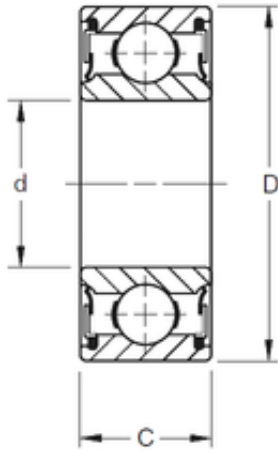

BEARING-MALAYSIA SDN.BHD.

55 mm x 90 mm x 18 mm TIMKEN 9111PP Single Row Ball Bearings

Bearing No. 9111PP

Size	55x90x18 mm
Bore Diameter	55 mm
Outer Diameter	90 mm
Width	18 mm
d	55 mm
D	90 mm
B	18 mm
C	18 mm
Weight	0,39 Kg
Basic dynamic load rating (C)	32 kN

9111PP Bearing 2D drawings and 3D CAD models