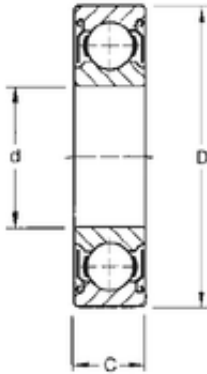

BEARING-MALAYSIA SDN.BHD.

30 mm x 72 mm x 19 mm TIMKEN 306KDD Single Row Ball Bearings

Bearing No. 306KDD

| | |
|-------------------------------|-------------|
| Size | 30x72x19 mm |
| Bore Diameter | 30 mm |
| Outer Diameter | 72 mm |
| Width | 19 mm |
| d | 30 mm |
| D | 72 mm |
| B | 19 mm |
| C | 19 mm |
| Weight | 0,354 Kg |
| Basic dynamic load rating (C) | 33,9 kN |

306KDD Bearing 2D drawings and 3D CAD models