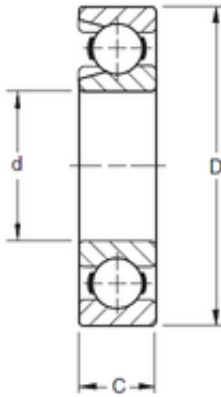

### 45 mm x 100 mm x 25 mm TIMKEN 309W Single Row Ball Bearings

Bearing No. 309W

Size	45x100x25 mm
Bore Diameter	45 mm
Outer Diameter	100 mm
Width	25 mm
d	45 mm
D	100 mm
B	25 mm
C	25 mm
Weight	0,934 Kg
Basic dynamic load rating (C)	78,1 kN

309W Bearing 2D drawings and 3D CAD models