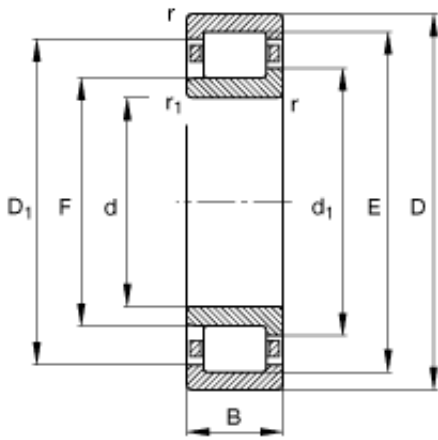

BEARING-MALAYSIA SDN.BHD.

30 mm x 72 mm x 19 mm FAG NJ306-E-TVP2 Cylindrical Roller Bearings

Bearing No. NJ306-E-TVP2

NJ306-E-TVP2 Bearing 2D drawings and 3D CAD models

Size	30x72x19 mm
Bore Diameter	30 mm
Outer Diameter	72 mm
Width	19 mm
d	30 mm
D	72 mm
B	19 mm
D_1	59,2 mm
$D_{a \max}$	65 mm
d_1	45 mm
$d_{a \max}$	40 mm
$d_{a \min}$	37 mm
$d_{c \min}$	48 mm
F	40,5 mm
$r_{1 \min}$	1,1 mm
$r_{a \max}$	1 mm
r_{\min}	1,1 mm
s	1,2 mm / Axial displacement facility from central position
m	0,376 kg / Weight
C_r	61000 N / Dynamic load rating (radial)
C_{0r}	48000 N / Static load rating (radial)

BEARING-MALAYSIA SDN.BHD.

n_G	12400 1/min / Limiting speed
n_B	9000 1/min / Reference speed
C_{ur}	7700 N